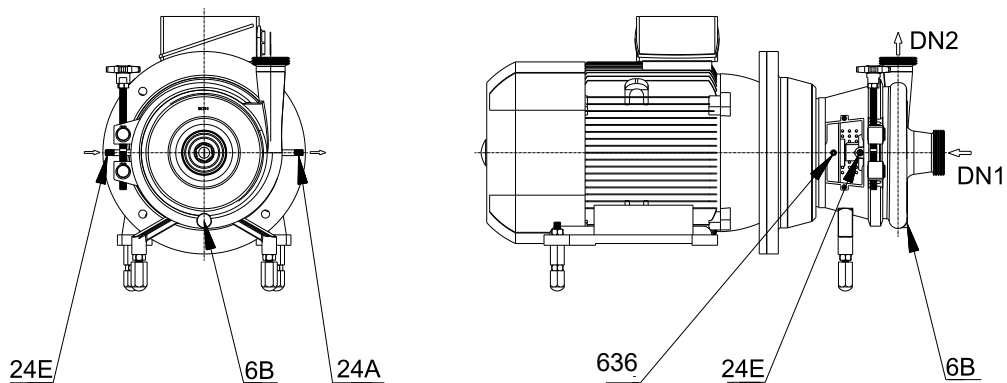

**VAB 050-040-260 1502KB T82MECCS OA**

Vitacast Bloc - Hygienic centrifugal pump

**Connections**

6B Pumped liquid drain	G 3/8	Not executed
24E/24A Quench liquid in/out	G 1/4	Not executed
10E/10A Sealing liquid in/out	G 1/4	Not executed
636 Lubrication for bearing		Grease nipple